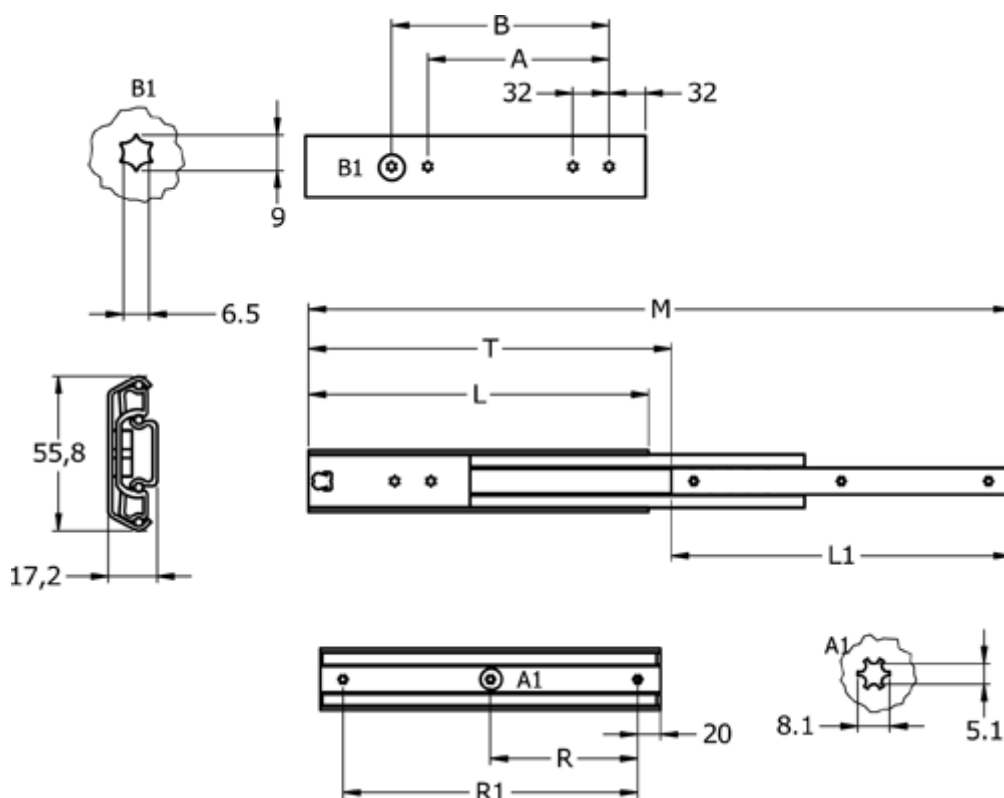

Article number: 11112S23

Description: Thomas Regout Telescopic Slide 11112S22 ULF HD D, 3-piece
Length 350 mm / load cap. 96 kg / extension 375 mm

Measures

A	= 192	T = 440
B	= 224	
L	= 400	
L1	= 400	
Load capacity side mounted	= 97	
M	= 840	
R	= 180	
R1	= 360	